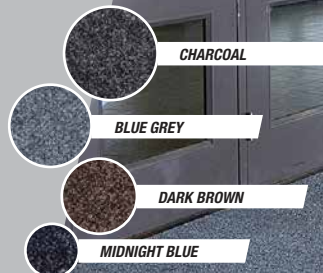

TRIATHLON P.I.S.

- RETAINS ITS ORIGINAL APPEARANCE DUE TO ITS ELEGANT 2-TONE AND BI-LEVEL PATTERN
- PREMIUM SYNTHETIC RUBBER BACKING FOR SUPERIOR FLOOR PROTECTION AGAINST MOISTURE

ALSO AVAILABLE WITH YOUR LOGO INSERTED

OXFORD ELITE P.I.S.

- ATTRACTIVE LOOP PILE PATTERN WITH SCRAPER FIBERS WILL KEEP ITS APPEARANCE FOR MANY YEARS
- PREMIUM SYNTHETIC RUBBER BACKING FOR SUPERIOR FLOOR PROTECTION AGAINST MOISTURE

ALSO AVAILABLE WITH YOUR LOGO INSERTED

DURA DOT

- INCREASED PERFORMANCE DUE ITS STAIN AND UV RESISTANCE SURFACE
- IDEAL FOR LARGE INSTALLATIONS OR SIMPLY AS A MAT

ALSO AVAILABLE WITH YOUR LOGO INSERTED

CAMBRIDGE P.I.S.

- CHIC DIAMOND PATTERN ON A BLACK BACKGROUND FOR AN IMPROVED APPEARANCE AND PROLONGED DURABILITY
- PREMIUM SYNTHETIC RUBBER BACKING FOR SUPERIOR FLOOR PROTECTION AGAINST MOISTURE