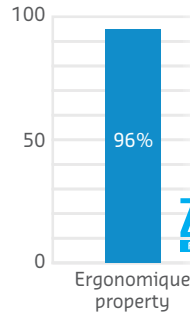

TOTAL SATISFACTION

Needlepunched surface
Carpet top with
antifatigue under

Zedlan Plus foam
Comfort

TECHNICAL INFORMATION

- Surface material: Polypropylene
- Surface construction: Needle-punched
- Backing 1/4" Zedlan anti-fatigue vinyl foam
- Antimicrobial treatments inhibit the growth of bacteria and fungi by 99.9%
- Available in:
 - rolls: -3.28' x 40'
 - 6.56' x 40'
 - mat tiles: 24" x 24"