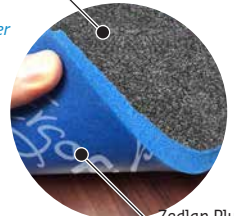

ErgoFloor™

ENDURA

ErgoFloor Endura offers you a permanent anti-fatigue solution for your laboratory

- Commercial carpet top surface offers in 24"x24" tiles for a classic look
- Zedlan Plus™ quality foam for an exceptional comfort
- Microseptic agent prevents development of bacterial under the ergonomic floor

TOTAL SATISFACTION

Needlepunched surface
Carpet top with
antifatigue under

Zedlan Plus foam
Comfort

TECHNICAL INFORMATION

- Surface material: Polypropylene
- Surface construction: Needle-punched
- Backing 1/4" Zedlan anti-fatigue vinyl foam
- Antimicrobial treatments inhibit the growth of bacteria and fungi by 99.9%
- Available in:
 - rolls: -3.28' x 40'
 - 6.56' x 40'
 - mat tiles: 24" x 24"