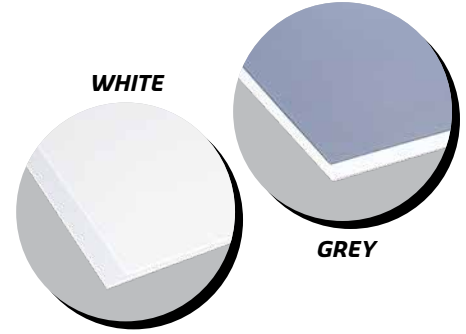

WALK & CLEAN

OTHERS

SPECIALITY

COLORS

TECHNICAL INFORMATION

- SURFACE: Self-adhesive sheets
- BACKING: Non-slip foam
- THICKNESS: 1/8"

FINISHING

Slip-resistant backing in polyethylene

WARRANTY

Limited 1 year

CARPET SIZES & RELOAD

MATS

SIMPLE
2'8" X 2'2"
(60 sheets included)

DOUBLE
2'8" X 4'3"
(120 sheets included)

RELOADS

2'6" X 2'
(Case of 4 replacement pads of 60 sheets each)