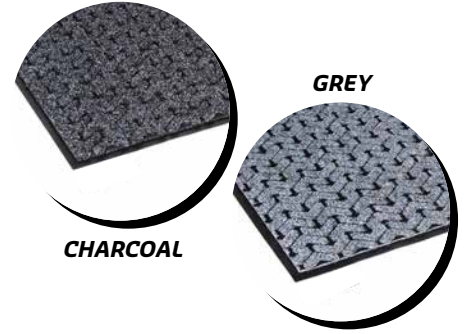

TIRE TRACK

PERFORMANCE

WIPER / SCRAPER

HEAVY TRAFFIC

COLORS

TECHNICAL INFORMATION

- SURFACE: Polypropylene
- SURFACE WEIGHT: 36oz per square yard
- BACKING: ThermoGrip vinyl
- THICKNESS: 3/8"

FINISHING

ThermoGrip
vinyl
backing

WARRANTY

TOTAL CONFIDENCE
WARRANTY

CARPET SIZES & ROLLS

MATS

3' X 5'
3' X 10'
4' X 6'

4' X 8'
4' X 10'
6' X 10'

ROLLS

3' X 60'
4' X 60'
6' X 60'

CUSTOM MATS: Available up to 6' x 60'

High performance mat with a unique look

- Unique multidirectional durable pattern offering efficient scraping capabilities
- Superior quality red *ThermoGrip* backing provides antimicrobial protection and increased adhesion