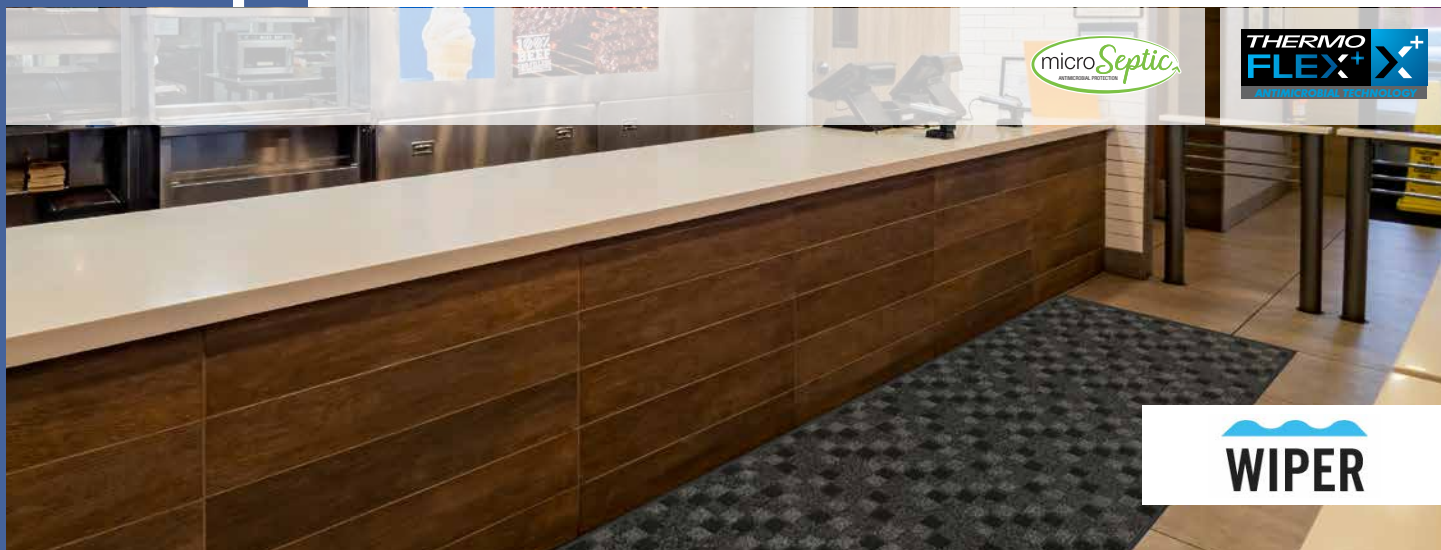

3' X 60'
4' X 60'
6' X 60'

CUSTOM MATS: Available up to 11'9" X 60'

Distinguished, this mat will be appreciated for its prestigious allure

- Its looped and dense surface offers excellent water retention and crush resistance to maintain its beautiful appearance
- Premium quality *ThermoFlex+* backing provides 99.9% antimicrobial protection