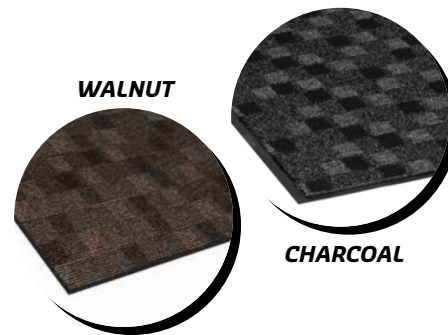

TERRA NOVA

CLASSIC

WIPER

MEDIUM TRAFFIC

COLORS

TECHNICAL INFORMATION

- SURFACE: Polypropylene
- SURFACE WEIGHT: 18 oz per square yard
- BACKING: ThermoFlex+ vinyl
- THICKNESS: 5/16"

FINISHING

Close up view

WARRANTY

Limited 1 year

CARPET SIZES & ROLLS

MATS

3' X 5'
3' X 10'
4' X 6'

4' X 8'
4' X 10'
6' X 10'

ROLLS

3' X 60'
4' X 60'
6' X 60'

CUSTOM MATS: Available up to 11'9" X 60'

Distinguished, this mat will be appreciated for its prestigious allure

- Its looped and dense surface offers excellent water retention and crush resistance to maintain its beautiful appearance
- Premium quality *ThermoFlex+* backing provides 99.9% antimicrobial protection