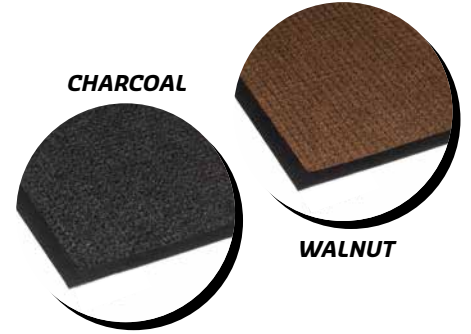

SUPER SOAKER

CLASSIC

WIPER / SCRAPER

MEDIUM TRAFFIC

COLORS

TECHNICAL INFORMATION

- SURFACE: Polypropylene
- SURFACE WEIGHT: NA
- BACKING: Rubber
- THICKNESS: 3/8"
- BORDERS: Rubber

FINISHING

WARRANTY

Limited 1 year

CARPET SIZES & ROLLS

MATS

- 2'11" X 4'10"
- 2'11" X 9'8"
- 3'9" X 5'8"

ROLLS

NA

CUSTOM MATS: NA

Classic rubber mat offering an improved durability

- Crush-resistant molded mat with waffled pattern
- Recycled rubber backing grips mat to your floor

WIPER
SCRAPER