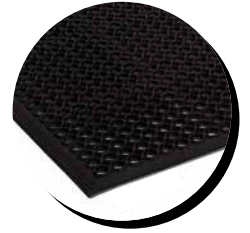

SAFEWALK LIGHT

CLASSIC

WET AREAS

COMMERCIAL

COLORS

#645
BLACK

TECHNICAL INFORMATION

- SURFACE: SBR rubber with circular drains
- THICKNESS: 1/2"
- BORDERS: Bevelled

FINISHING

WARRANTY

Limited 1 year

CARPET SIZES & ROLLS

MATS

- 3' X 5'
- 3' X 9'9"*
- 3' X 14'6"*
- 3' X 19'3"*

* CARPETS MORE THAN 5' HAVE A JOINT AT EVERY 5'

ROLLS

NA

CUSTOM MATS: NA

Safety mat allowing water to flow through it

- Made from SBR rubber, this mat provides a safe environment for wet locations
- Surface with raised holes provides excellent traction with optimal drainage