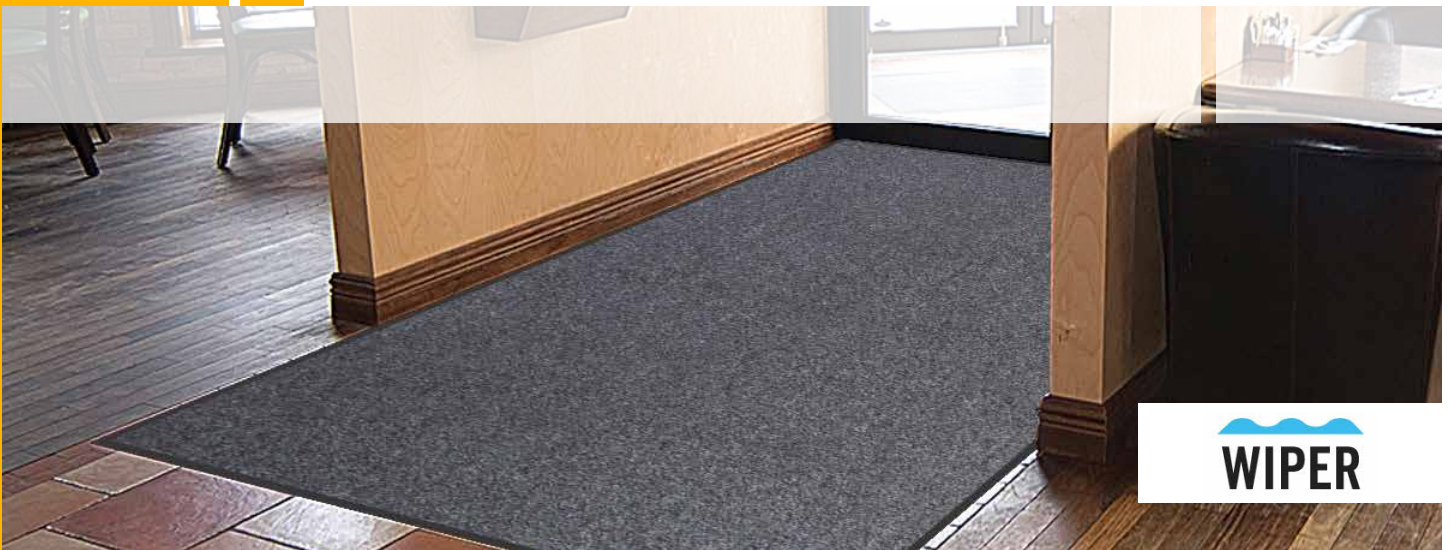

CUSTOM MATS: Available up to 6' X 60'

Versatile mat for light traffic entrances

- Designed to trap water and dirt out of your building
- An affordable solution for small businesses

WIPER