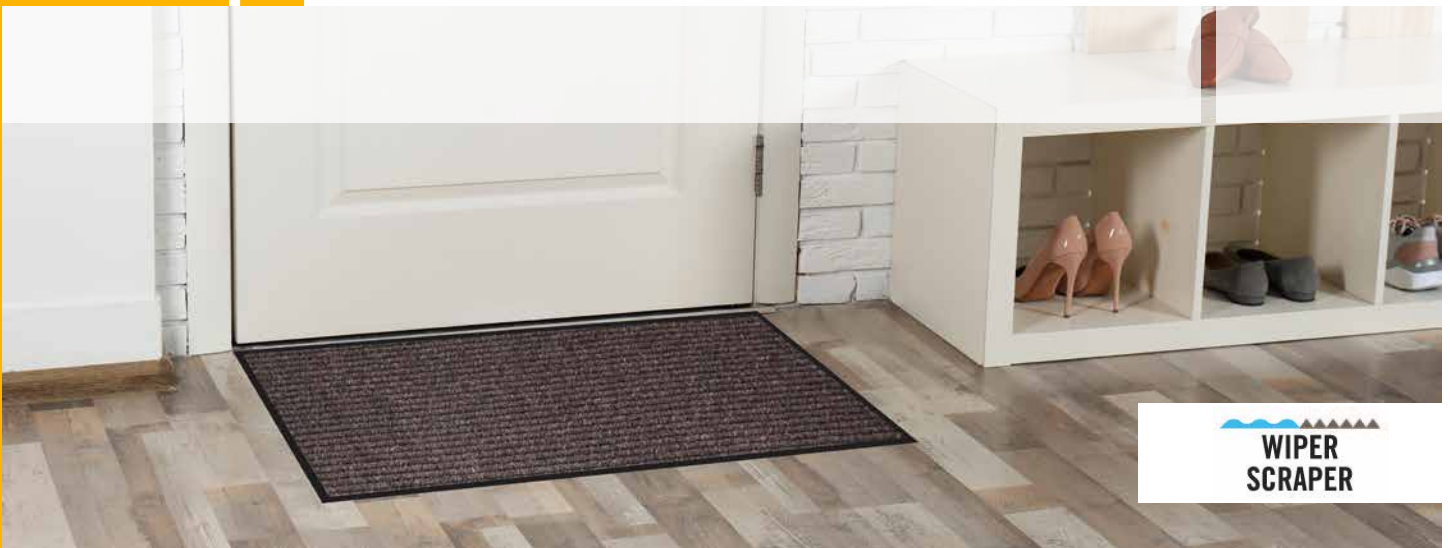

CUSTOM MATS: Available up to 6' X 60'

Budget conscious ribbed entrance mat

- Economical ribbed mat offering efficient performance
- Excellent option for small businesses

WIPER
SCRAPER