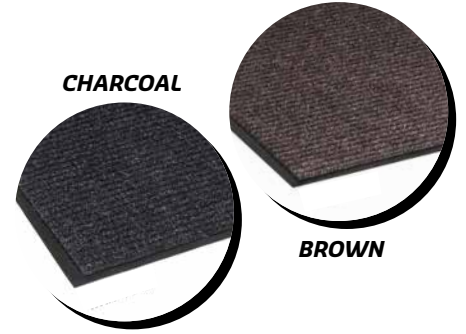

PRORIB

VALUE

WIPER / SCRAPER

LIGHT TRAFFIC

COLORS

TECHNICAL INFORMATION

- SURFACE: Polypropylene
- SURFACE WEIGHT: 12oz per square yard
- BACKING: Vinyl
- THICKNESS: 5/16"

FINISHING

Vinyl backing

WARRANTY

Limited 1 year

CARPET SIZES & ROLLS

MATS

- 3' X 5'
- 4' X 6'
- 3' X 10'

ROLLS

- 3' X 60'
- 4' X 60'
- 6' X 60'