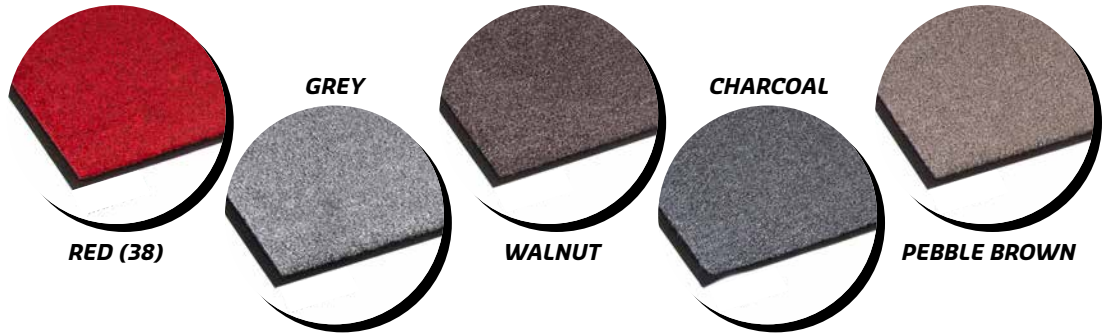

## COLORS

## TECHNICAL INFORMATION

- SURFACE: Polypropylene
- SURFACE WEIGHT: 12oz per square yard
- BACKING: ThermoFlex vinyl
- THICKNESS: 5/16"