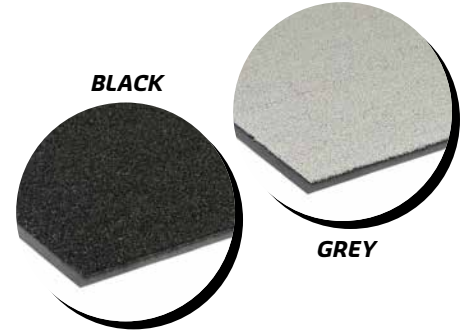

JASPER GRAPHIC INLAY

LOGO MAT

SCRAPER

MEDIUM TRAFFIC

COLORS

TECHNICAL INFORMATION

- SURFACE: Nylon
- SURFACE WEIGHT: 12oz per square yard
- BACKING: ThermoFlex+ vinyl
- THICKNESS: 5/16"

FINISHING

Close up view

WARRANTY

Limited 1 year

CARPET SIZES & ROLLS

MATS

- 3' X 5'
- 4' X 6'
- 4' X 10'

ROLLS

NA

CUSTOM MATS: Available up to 5' X 20'

The best personalized scraper logo mat

- Mat make from 100% scraping fibers will hold sand, salt, and other debris out of your building
- No minimum quantity and no set up costs