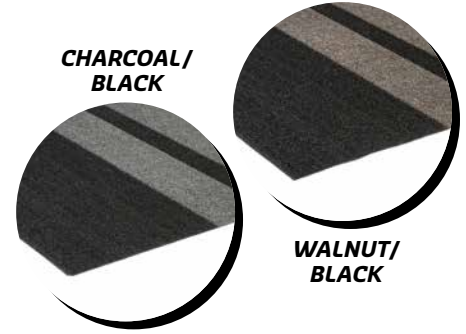

GLACIER

VALUE

WIPER / SCRAPER

LIGHT TRAFFIC

COLORS

TECHNICAL INFORMATION

- SURFACE: Polypropylene + nylon
- SURFACE WEIGHT: 12oz per square yard
- BACKING: ThermoFlex vinyl
- THICKNESS: 5/16"
- No borders

FINISHING

Scraping
and wiping
fibers

WARRANTY

Limited 1 year

CARPET SIZES & ROLLS

MATS

- 3' X 6'
- 4' X 6'
- 6' X 6'

ROLLS

NA

CUSTOM MATS: NA

The industry's only all-in-one mat

- Composed of 1/3 scraping fibers and 2/3 wiping fibers
- Ideal for small commercial entrances

WIPER
SCRAPER