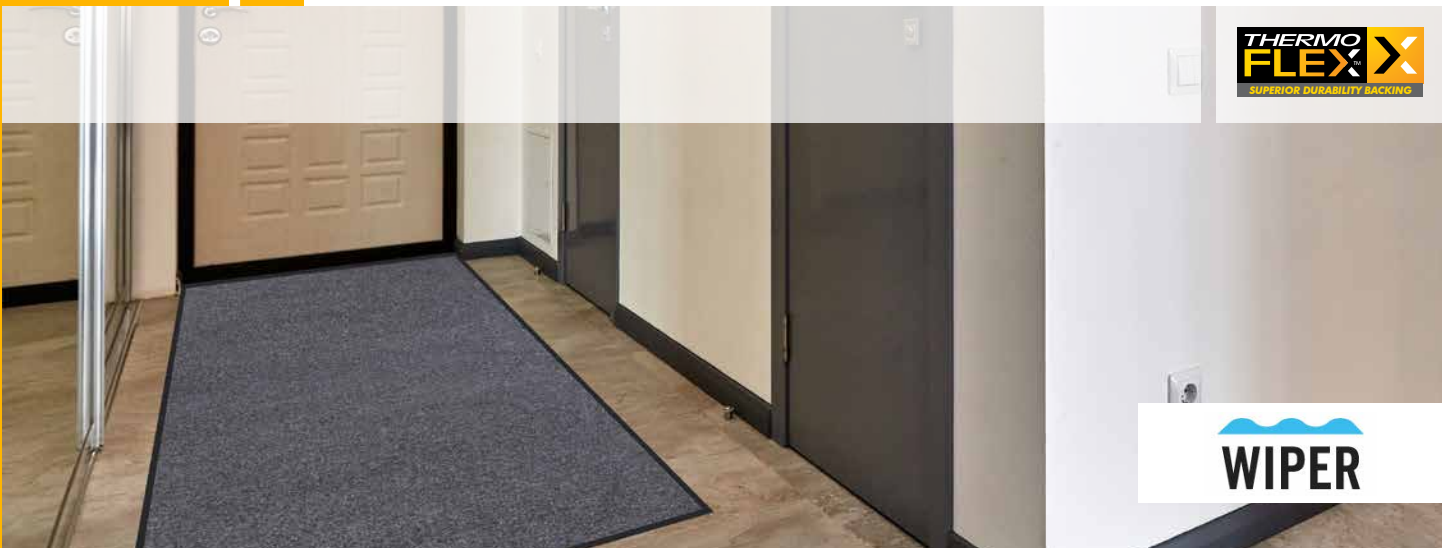

ECO STEP

VALUE

LIGHT TRAFFIC

WIPER

COLORS

TECHNICAL INFORMATION

- SURFACE: P.E.T.
- SURFACE WEIGHT: 12oz per square yard
- BACKING: ThermoFlex vinyl
- THICKNESS: 1/4"

FINISHING

CUSTOM MATS: Available up to 6' X 60'

Ecological and economical

- Surface made of 100% recycled fibers
- An economical, year-round solution for wet floors

WIPER