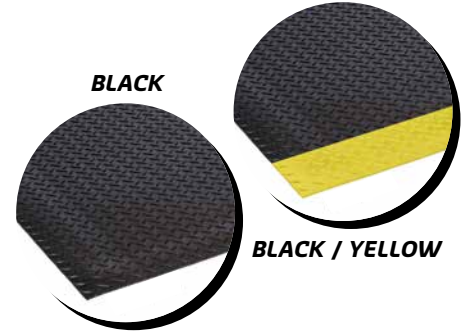

DECK PLATE RUNNER

PERFORMANCE

DRY AREAS

SPECIALITY

COLORS

TECHNICAL INFORMATION

- SURFACE: Extruded PVC
- THICKNESS: 5/32"
- BORDERS: Raw cut

FINISHING

WARRANTY

Limited 1 year

CARPET SIZES & ROLLS

MATS
NA

ROLLS
2' X 75'
3' X 75'
4' X 75'

CUSTOM MATS: Available up to 4' X 75'

Pvc mat protects your floors and ensures increased working safety

- Diamond pattern PVC surface
- Provides additional traction for workers safety against falls