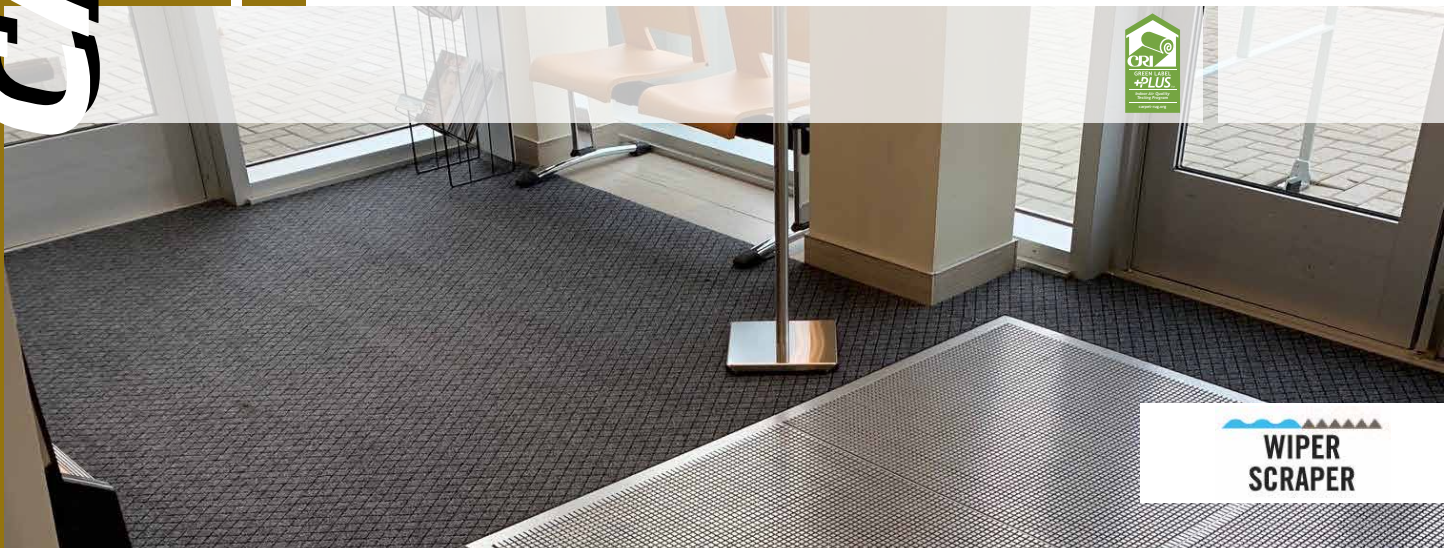

CAMBRIDGE P.I.S.

PRESTIGE

WIPER / SCRAPER

MED/HEAVY TRAFFIC

COLORS

TECHNICAL INFORMATION

- SURFACE: Polypropylene
- SUFACE WEIGHT: 36oz per square yard
- BACKING: Synthetic rubber
- THICKNESS: 3/8"

*HD borders
glued and sewn
available*

- Chic diamond pattern on a black background for an improved appearance and prolonged durability
- Premium synthetic rubber backing for superior floor protection against moisture

WIPER
SCRAPER