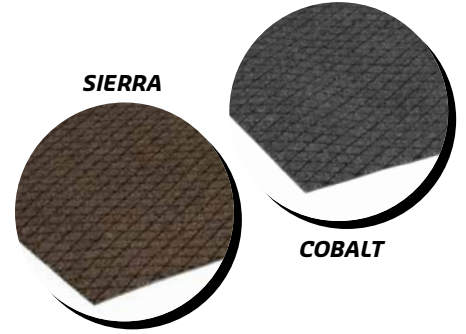

CAMBRIDGE P.I.S.

PRESTIGE

WIPER / SCRAPER

MED/HEAVY TRAFFIC

COLORS

TECHNICAL INFORMATION

- SURFACE: Polypropylene
- SUFACE WEIGHT: 36oz per square yard
- BACKING: Synthetic rubber
- THICKNESS: 3/8"

*HD borders
glued and sewn
available*

FINISHING

WARRANTY

CARPET SIZES & ROLLS

MATS
NA

ROLLS
6'7" X 82' (2m)*
13'1" X 82' (4m)*
*Raw cut

CUSTOM MATS: Available up to 13'1" X 82'

Available for a wall-to-wall installation or for a large format mat, this product will go perfectly with your decor

- Chic diamond pattern on a black background for an improved appearance and prolonged durability
- Premium synthetic rubber backing for superior floor protection against moisture

WIPER
SCRAPER